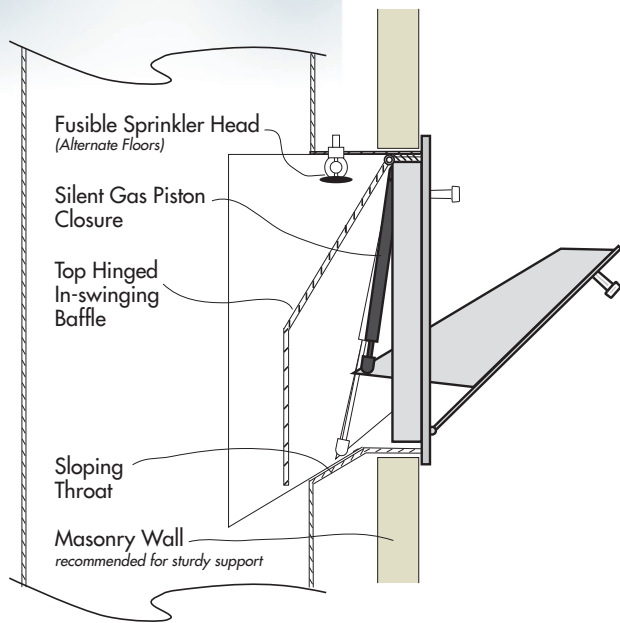

# YS - York Standard garbage intake door

2 hour fire rated door. Warnock-Hersey tested

- Bottom hinged, hand operated door
- Electroplated chrome finishes
- Silent self-closing, self-latching mechanism
- Rugged handles with chrome plated finishes
- Welded steel construction throughout; door and frame in 11 Ga; Basket in 14 Ga
- Engineered for easy maintenance and parts replacement
- No exposed fasteners on installed unit

Available sizes of YS model  
(Custom sizes available upon request)

W	16 <sup>3</sup> / <sub>8</sub> 415.9	15 <sup>3</sup> / <sub>8</sub> 390.5	15 381	14 355.6	14 355.6	13 330.2	12 <sup>1</sup> / <sub>2</sub> 317.5	12 <sup>1</sup> / <sub>4</sub> 311.1	12 304.8	12 304.8	12 304.8	11 <sup>1</sup> / <sub>2</sub> 292.1	11 279.4	inch mm
H	18 <sup>3</sup> / <sub>8</sub> 466.7	18 <sup>3</sup> / <sub>8</sub> 466.7	15 381	17 431.8	15 381	16 406.4	14 <sup>1</sup> / <sub>2</sub> 368.3	13 <sup>1</sup> / <sub>2</sub> 342.9	16 406.4	14 355.6	12 304.8	13 330.2	16 406.4	inch mm