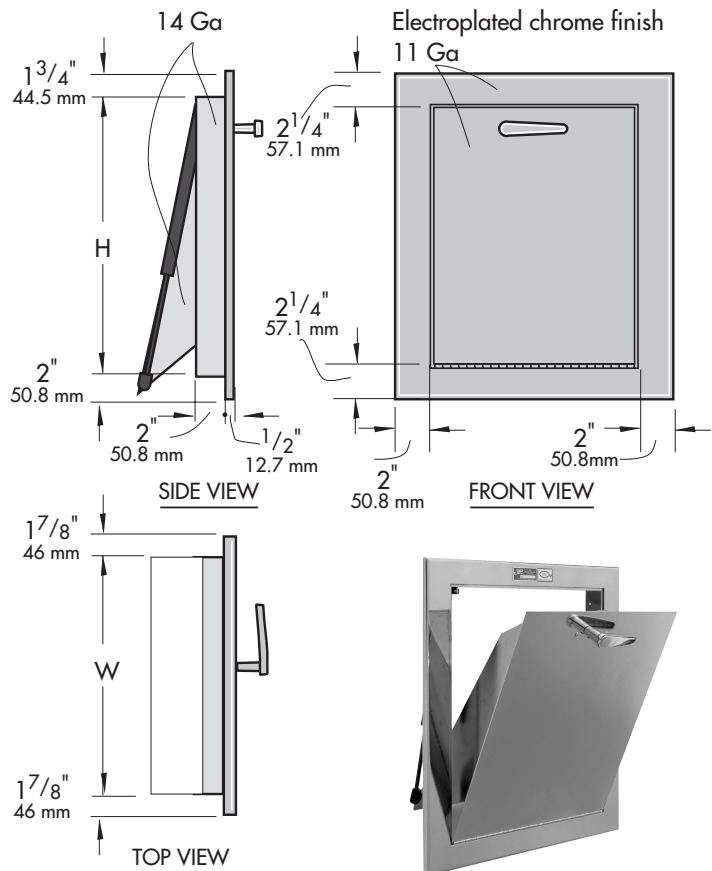

# YS - York Standard garbage intake door

2 hour fire rated door. Warnock-Hersey tested

- Bottom hinged, hand operated door
- Electroplated chrome finishes
- Silent self-closing, self-latching mechanism
- Rugged handles with chrome plated finishes
- Welded steel construction throughout; door and frame in 11 Ga; Basket in 14 Ga
- Engineered for easy maintenance and parts replacement
- No exposed fasteners on installed unit

Available sizes of YS model  
(Custom sizes available upon request)

W	16 <sup>3</sup> / <sub>8</sub> 415.9	15 <sup>3</sup> / <sub>8</sub> 390.5	15 381	14 355.6	14 355.6	13 330.2	12 <sup>1</sup> / <sub>2</sub> 317.5	12 <sup>1</sup> / <sub>4</sub> 311.1	12 304.8	12 304.8	12 304.8	11 <sup>1</sup> / <sub>2</sub> 292.1	11 279.4	inch mm
H	18 <sup>3</sup> / <sub>8</sub> 466.7	18 <sup>3</sup> / <sub>8</sub> 466.7	15 381	17 431.8	15 381	16 406.4	14 <sup>1</sup> / <sub>2</sub> 368.3	13 <sup>1</sup> / <sub>2</sub> 342.9	16 406.4	14 355.6	12 304.8	13 330.2	16 406.4	inch mm